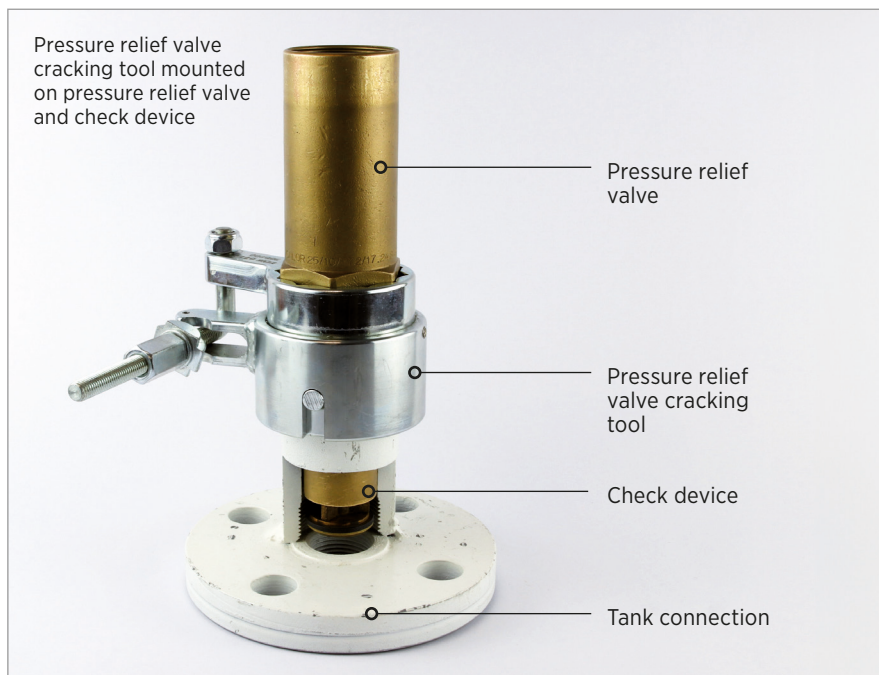

Item No. Description

- 900200 Pressure relief valve cracking tool for 25/10
- 900201 Pressure relief valve cracking tool for 25/12
- 900202 Pressure relief valve cracking tool EU25 RS3132 & 71052
- 900203 Pressure relief valve cracking tool 3131 EU20 RS3131 EP3131 & EU20
- 900227 78 x 52 collets (VS367 & M36 Eurovalve)
- 910289 Pressure relief valve cracking tool set

**WORLDWIDE SALES OF HIGH-QUALITY GAS EQUIPMENT AND COMPONENTS
CONTACT US NOW**

Denmark Tel +45 8644 8734
Germany Tel +49 (0) 5341 8697-0
Belgium Tel +32 1024 2000
Portugal Tel +351 220 938 677
UK Tel +44 (0) 1792 224000
USA Tel +1 800 821 1829

Brazil Tel +55 11 2446 4644
Bangladesh Tel +880 1313 444 833
India Tel +91 40 3502 3270
Indonesia Tel +62 21 5312 2308
Malaysia Tel +60 3 6274 8801
Saudi Arabia Tel +966 569 978 7053

Go to the link below for more details on your local MAKEEN Gas Equipment contact:
makeengasequipment.com/locations